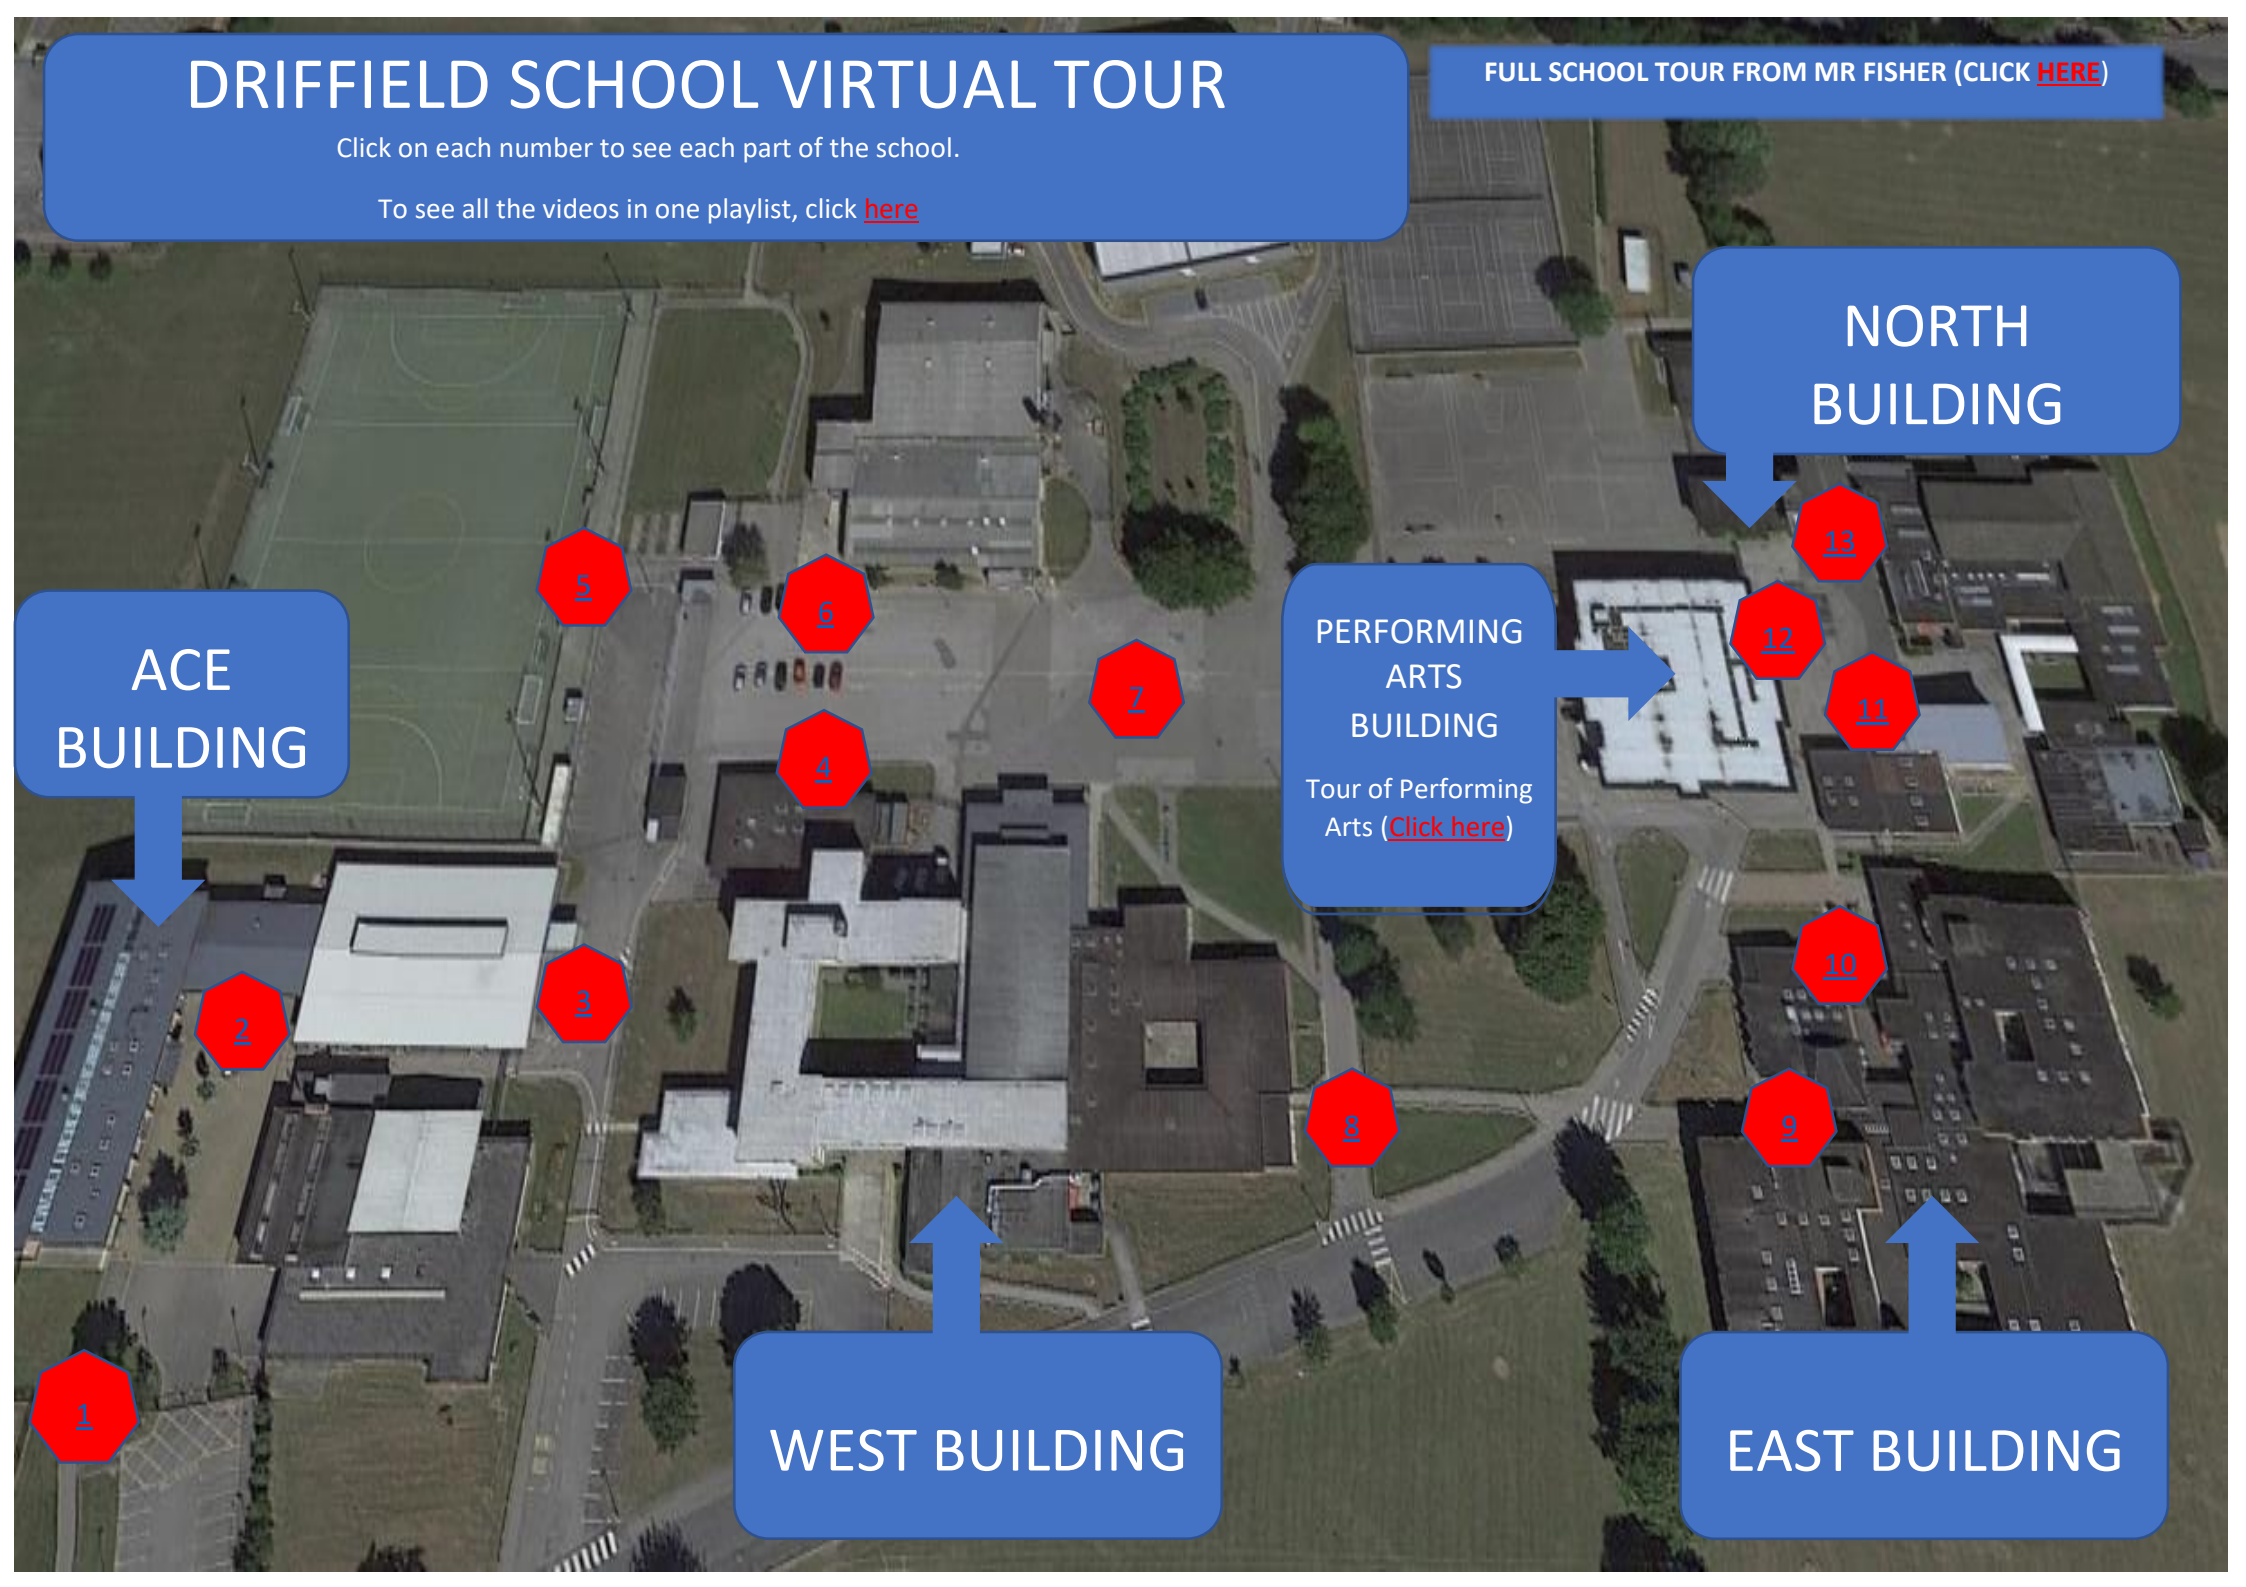

Virtual Tour Quiz Questions

1. What time do our buses leave Driffield School?
2. What are the names of our three main buildings?
3. What are the four school houses at Driffield School?
4. Where do the school buses leave from?
5. There are two entrances to East Building, what two subjects are they?
6. Where would you have Drama, Dance or Music lessons?
7. Which building has Maths and Science classrooms in?
8. Where can you go at lunchtime but not break time? (Clue: it is also used in PE lessons.)
9. When is our school Library open for students?
10. What building would you go to if you needed the main school reception?